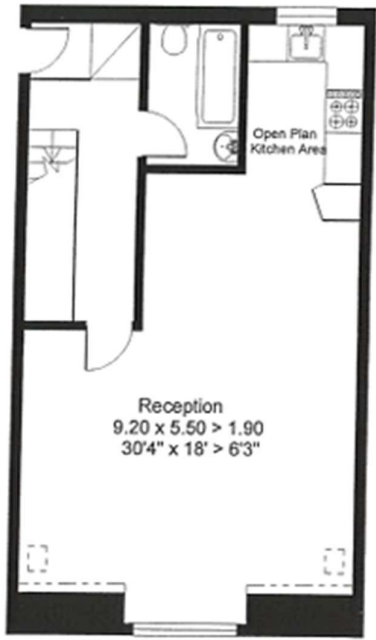

**Station Parade, SW12**  
**Gross Internal area (approx.): 90.3spm**  
**(972sqft)**

Third floor 565 sq.ft.

Forth floor 407 sq.ft.