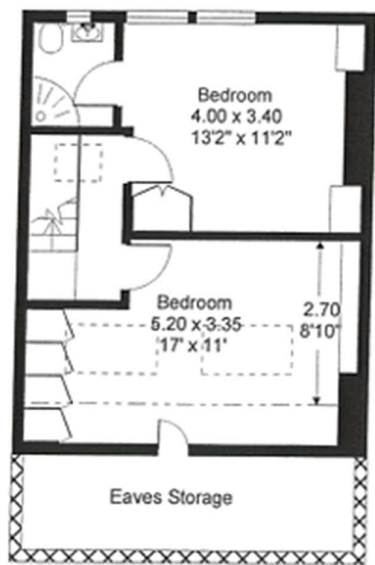

**Station Parade, SW12**  
**Gross Internal area (approx.): 90.3spm**  
**(972sqft)**

Third floor 565 sq.ft.

Forth floor 407 sq.ft.